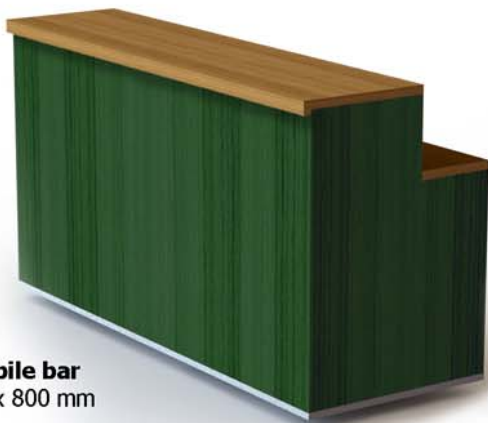

Haddon stool
AA953 600 mm
£161

Haddon table
AA954 1220 mm Dia
£627

Grass stool
AF060
£225

Elton picnic bench
C139 1500 mm
£175 (Cushions optional extra)

Logo promobarrier set
AD140 1M section & post
£370

Outdoor mobile bar
AF030 2000 x 800 mm
£849